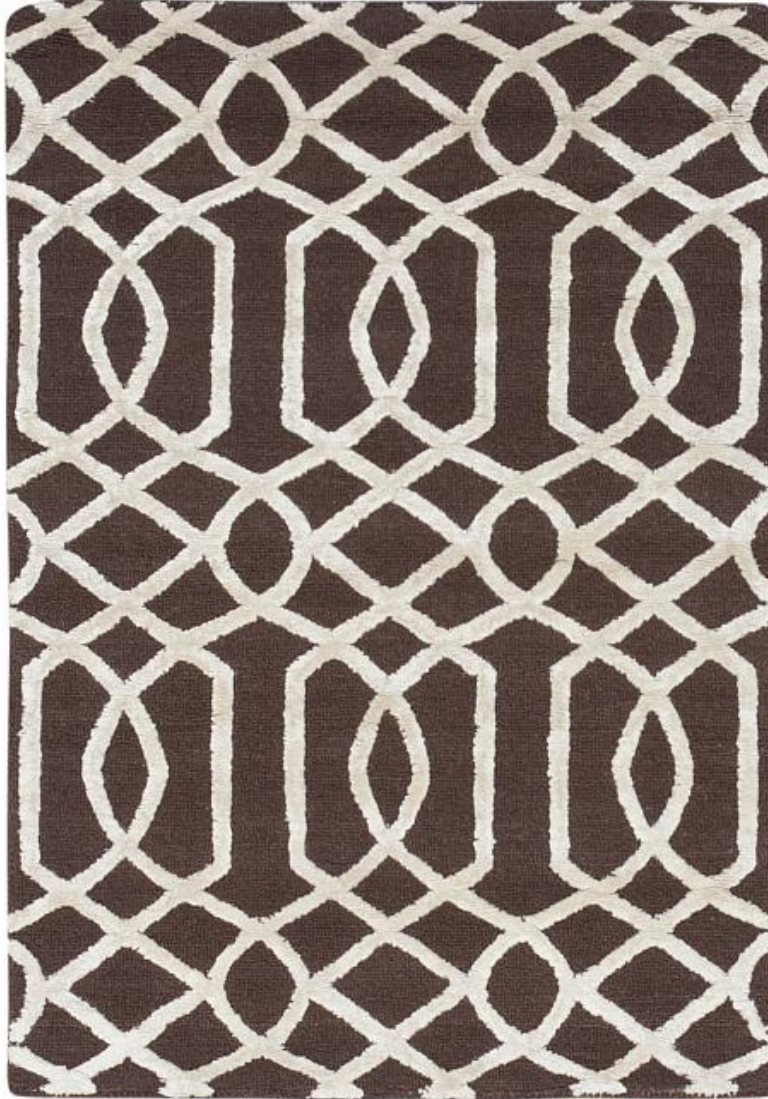

# SHALOM BROTHERS

## **Kamala Collection**

**617-D - Brown**

Content: Wool & Manmade Silk

Quality: Hand Knotted

Country of Origin: India

Sizes Available:

2' X 3' - sample swatch, Made To Custom Only, Made to Custom Specifications, Made to Custom - Oversizes, Made to Custom - Shapes, Made to Custom - Runners, Short Lead Time,