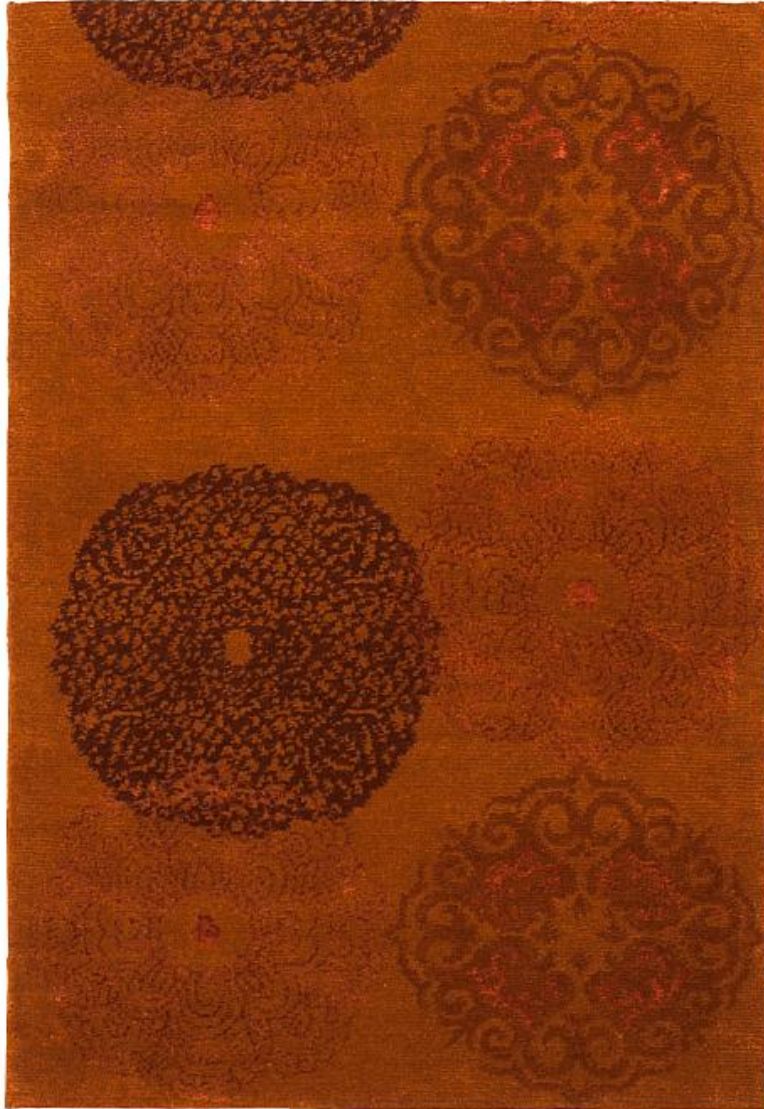

SHALOM BROTHERS

Kamala Collection

Mara - Red

Content: Wool & Manmade Silk

Quality: Hand Knotted

Country of Origin: India

Sizes Available:

2' X 3' - sample swatch, Made To Custom Only, Made to Custom Specifications, Made to Custom - Oversizes, Made to Custom - Shapes, Made to Custom - Runners, Short Lead Time,