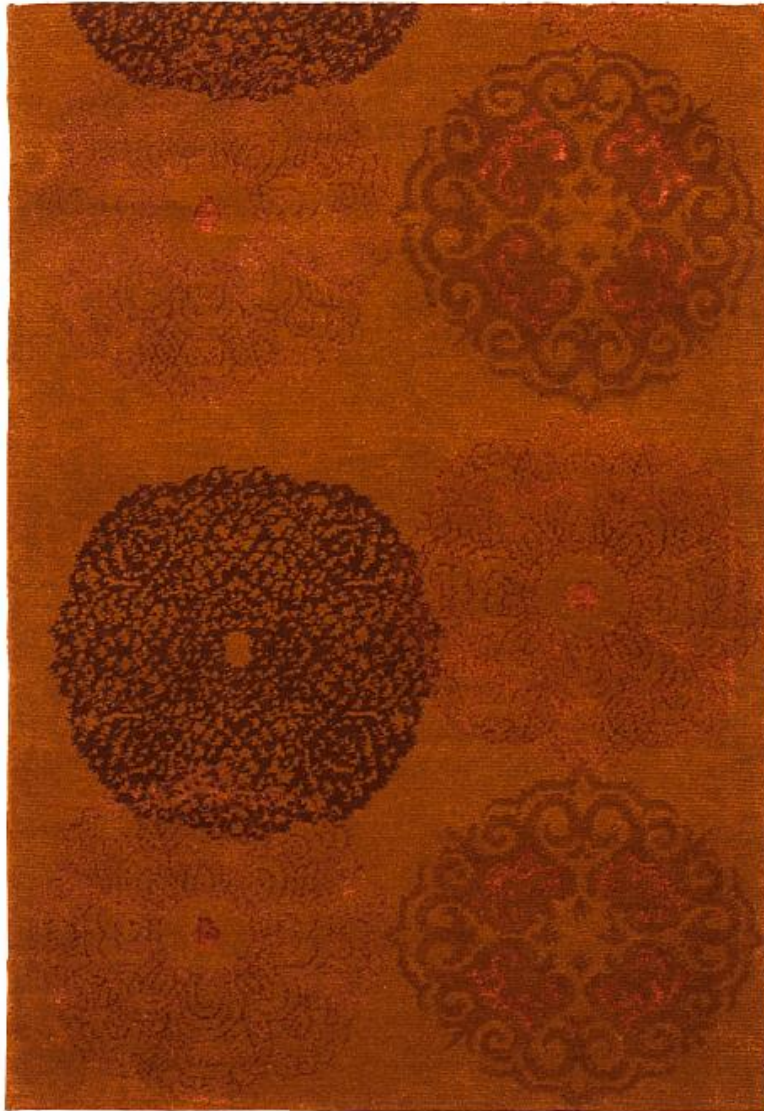

SHALOM BROTHERS

Kamala Collection

Mara - Red

Content: Wool & Manmade Silk

Quality: Hand Knotted

Country of Origin: India

Sizes Available:

2' X 3' - sample swatch, Made To Custom Only, Made to Custom Specifications, Made to Custom - Oversizes, Made to Custom - Shapes, Made to Custom - Runners, Short Lead Time,