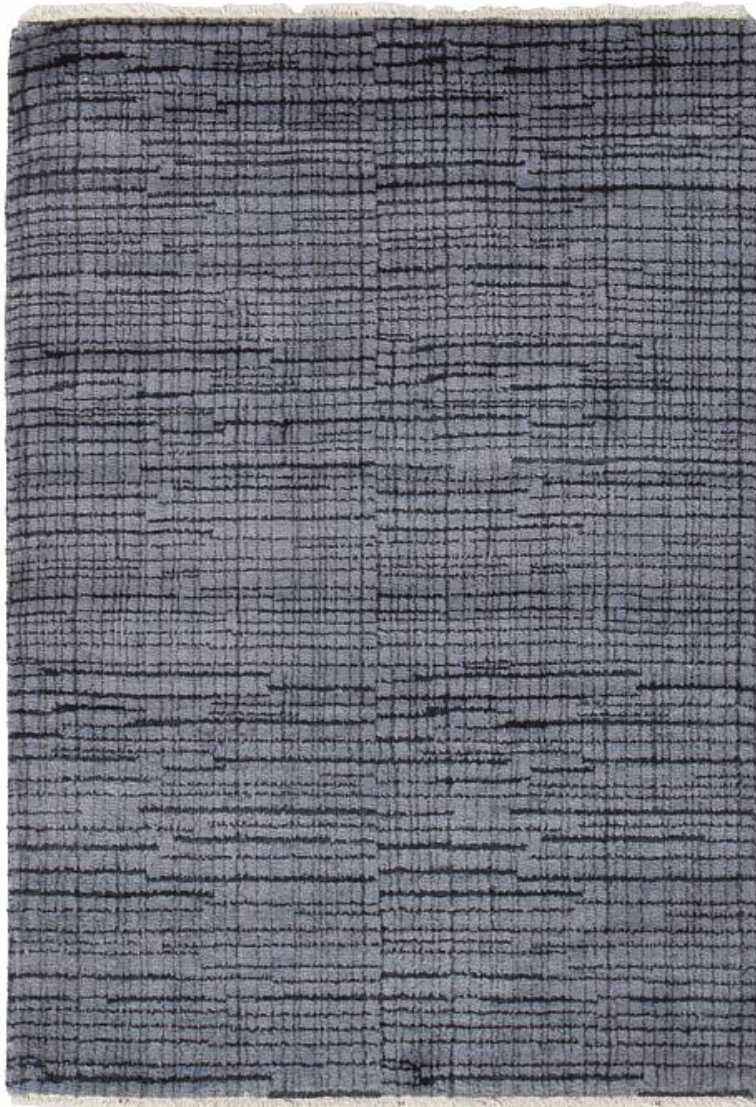

# SHALOM BROTHERS

## Broadway 'L' series Collection

L402 - Gray

Content: Wool & Manmade Silk

Quality: Hand Knotted

Country of Origin: India

Sizes Available:

2' X 3' - sample swatch, Made To Custom Only, Made to Custom Specifications, Made to Custom - Oversizes, Made to Custom - Shapes, Made to Custom - Runners, Short Lead Time,