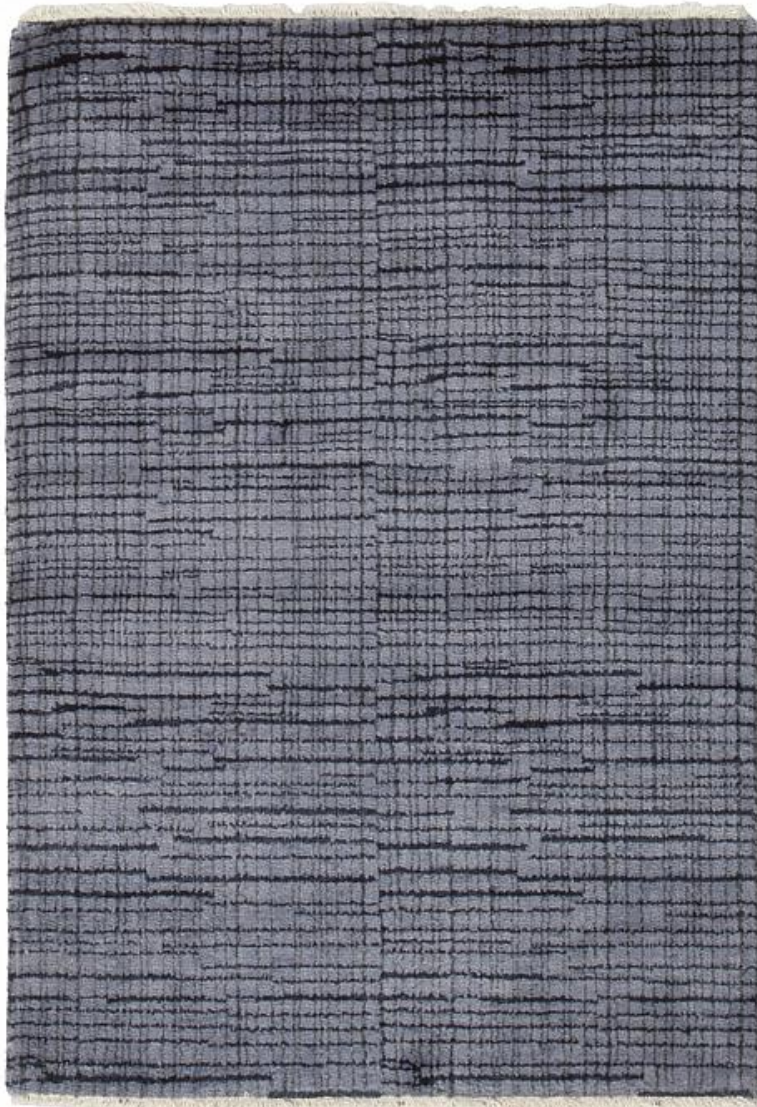

SHALOM BROTHERS

Broadway 'L' series Collection

L402 - Gray

Content: Wool & Manmade Silk

Quality: Hand Knotted

Country of Origin: India

Sizes Available:

2' X 3' - sample swatch, Made To Custom Only, Made to Custom Specifications, Made to Custom - Oversizes, Made to Custom - Shapes, Made to Custom - Runners, Short Lead Time,