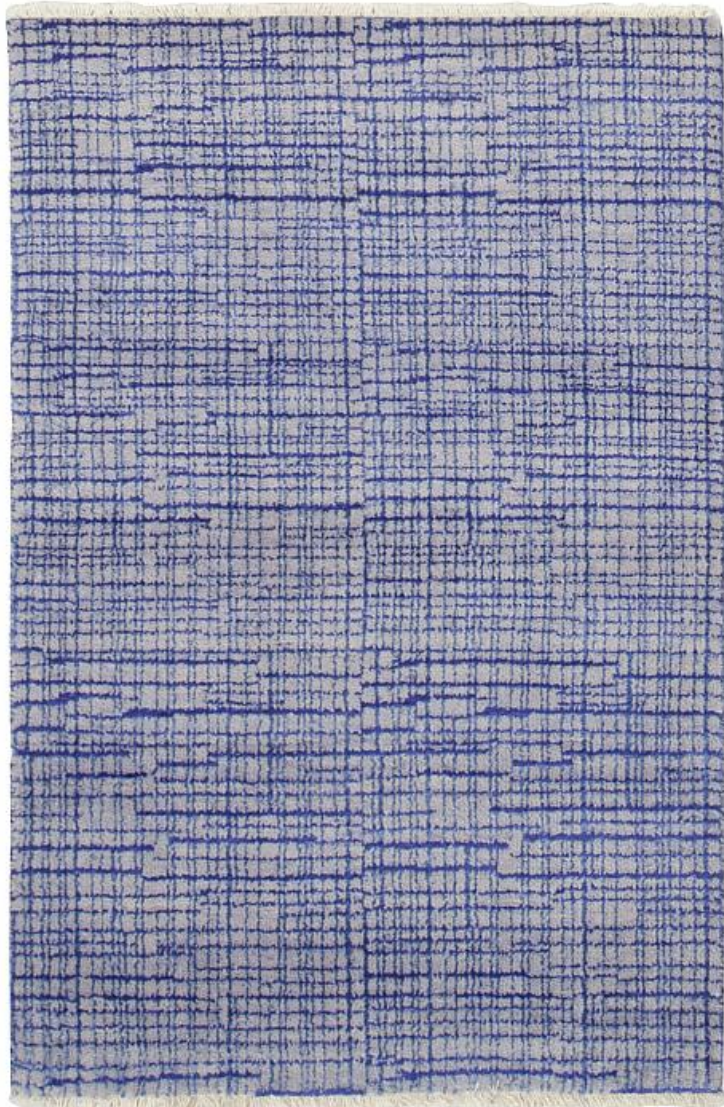

# SHALOM BROTHERS

## **Broadway 'L' series Collection**

### **L400 - Iris**

Content: Wool & Manmade Silk

Quality: Hand Knotted

Country of Origin: India

Sizes Available:

2' X 3' - sample swatch, Made To Custom Only, Made to Custom Specifications, Made to Custom - Oversizes, Made to Custom - Shapes, Made to Custom - Runners, Short Lead Time,