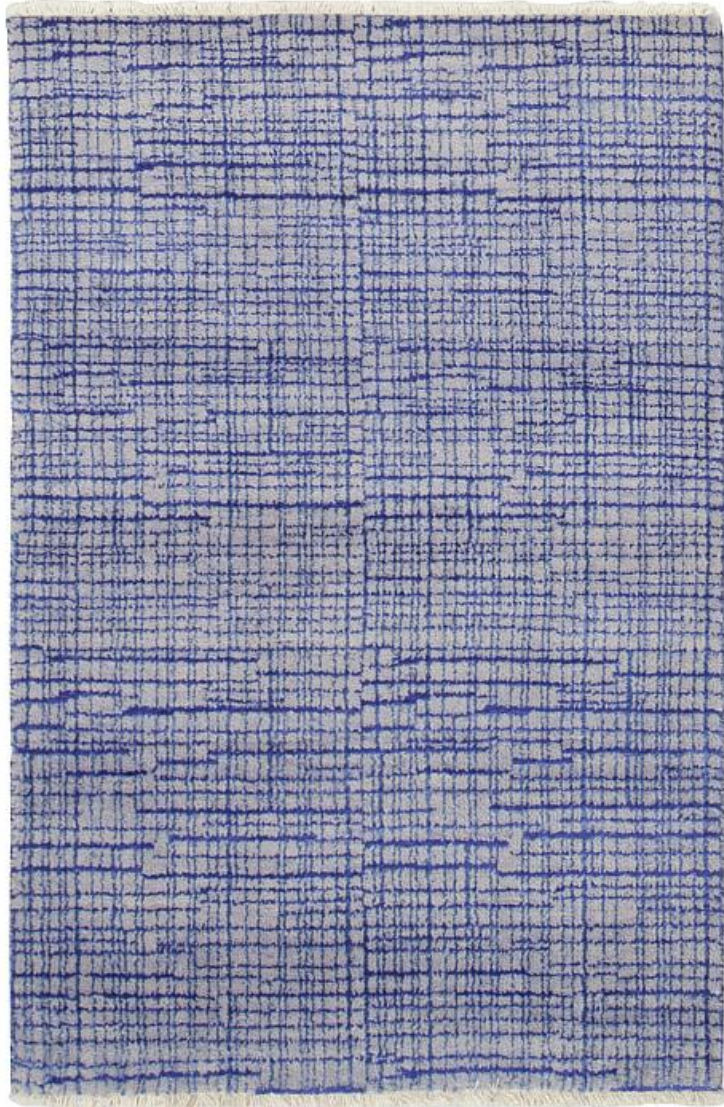

SHALOM BROTHERS

Broadway 'L' series Collection

L400 - Iris

Content: Wool & Manmade Silk

Quality: Hand Knotted

Country of Origin: India

Sizes Available:

2' X 3' - sample swatch, Made To Custom Only, Made to Custom Specifications, Made to Custom - Oversizes, Made to Custom - Shapes, Made to Custom - Runners, Short Lead Time,