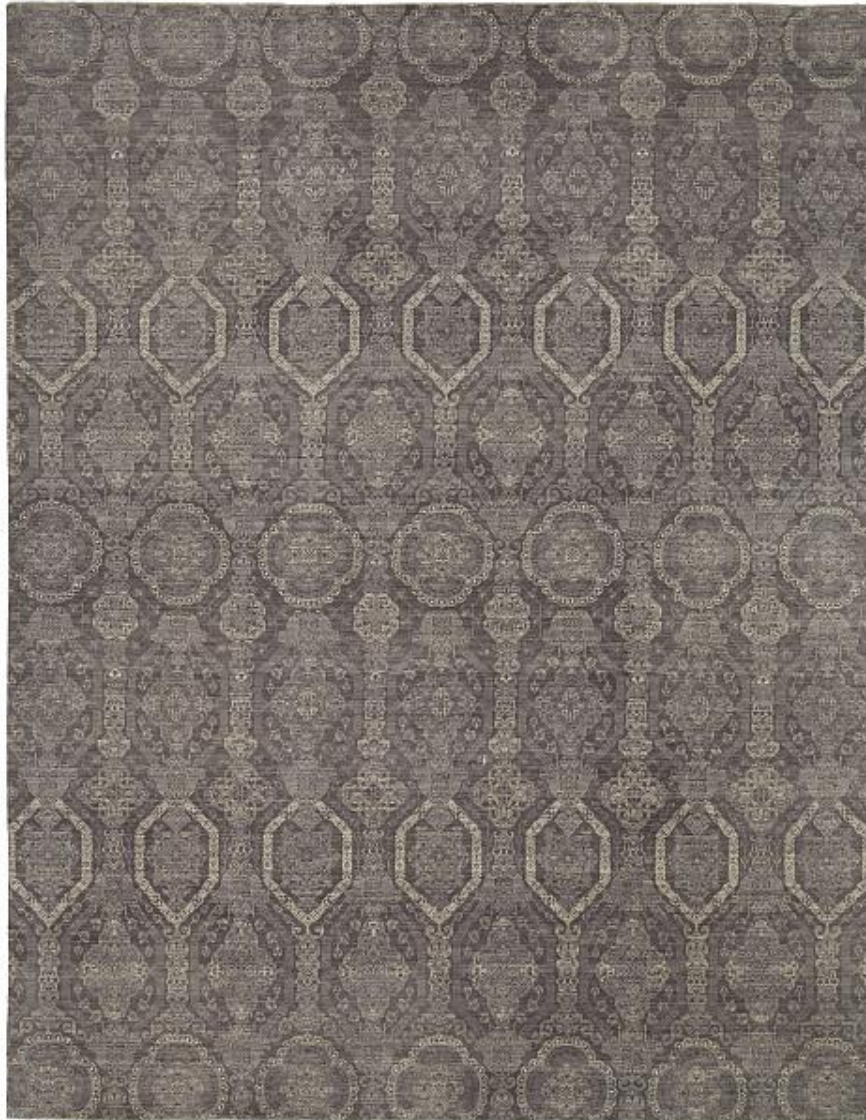

# SHALOM BROTHERS

## **Mesa Collection**

**M49 - Gray**

Content: New Zealand Wool

Quality: Hand Knotted

Country of Origin: India

Sizes Available:

2' X 3', 8' X 10', 9' X 12', 10' X 14', Made to Custom Specifications, Made to Custom - Oversizes,  
Made to Custom - Shapes, Made to Custom - Runners,