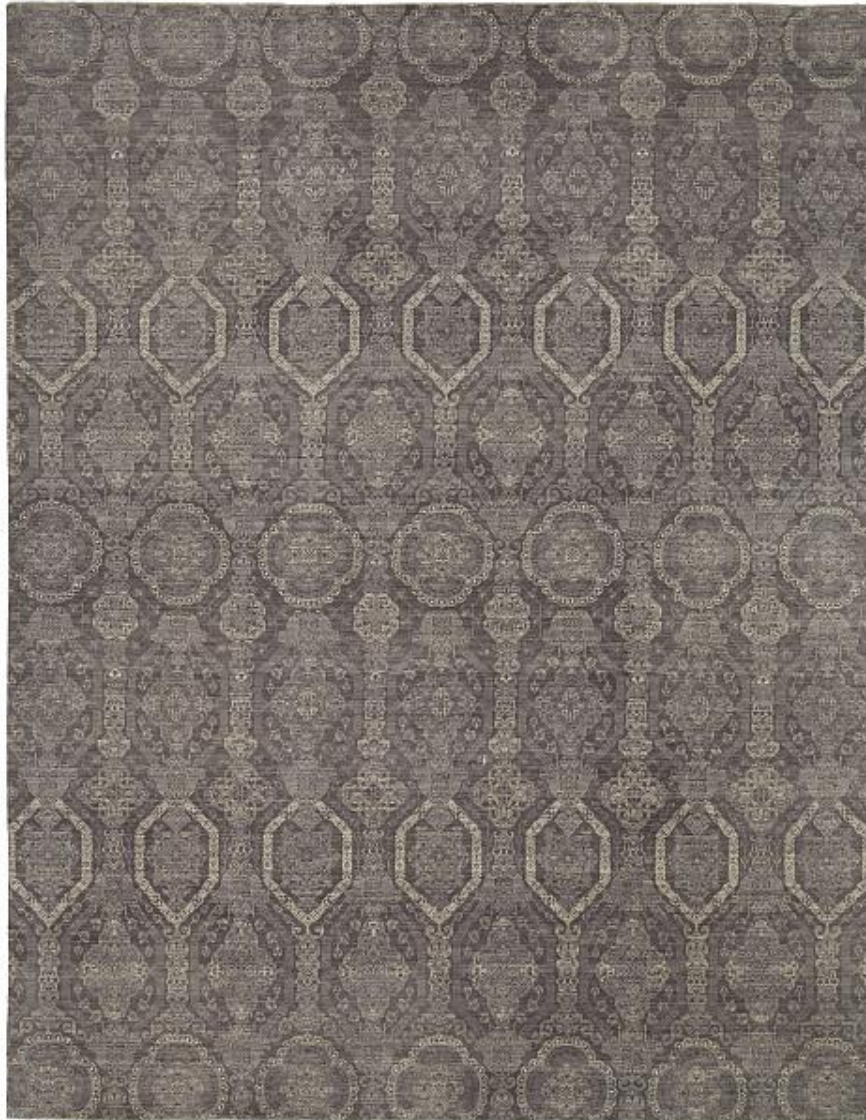

SHALOM BROTHERS

Mesa Collection

M49 - Gray

Content: New Zealand Wool

Quality: Hand Knotted

Country of Origin: India

Sizes Available:

2' X 3', 8' X 10', 9' X 12', 10' X 14', Made to Custom Specifications, Made to Custom - Oversizes,
Made to Custom - Shapes, Made to Custom - Runners,