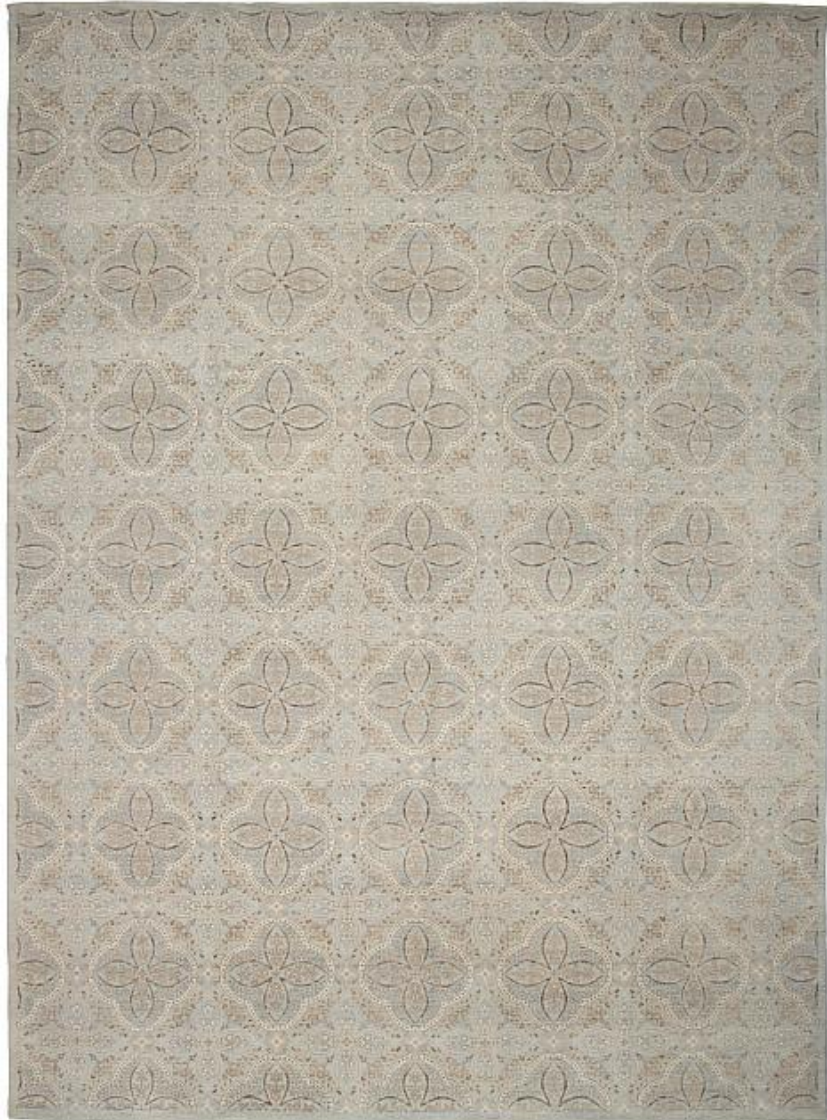

SHALOM BROTHERS

Mesa Collection

1D - Lt Blue

Content: New Zealand Wool

Quality: Hand Knotted

Country of Origin: India

Sizes Available:

2' X 3', 8' X 10', 9' X 12', 10' X 14', Made to Custom Specifications, Made to Custom - Oversizes,
Made to Custom - Shapes, Made to Custom - Runners,