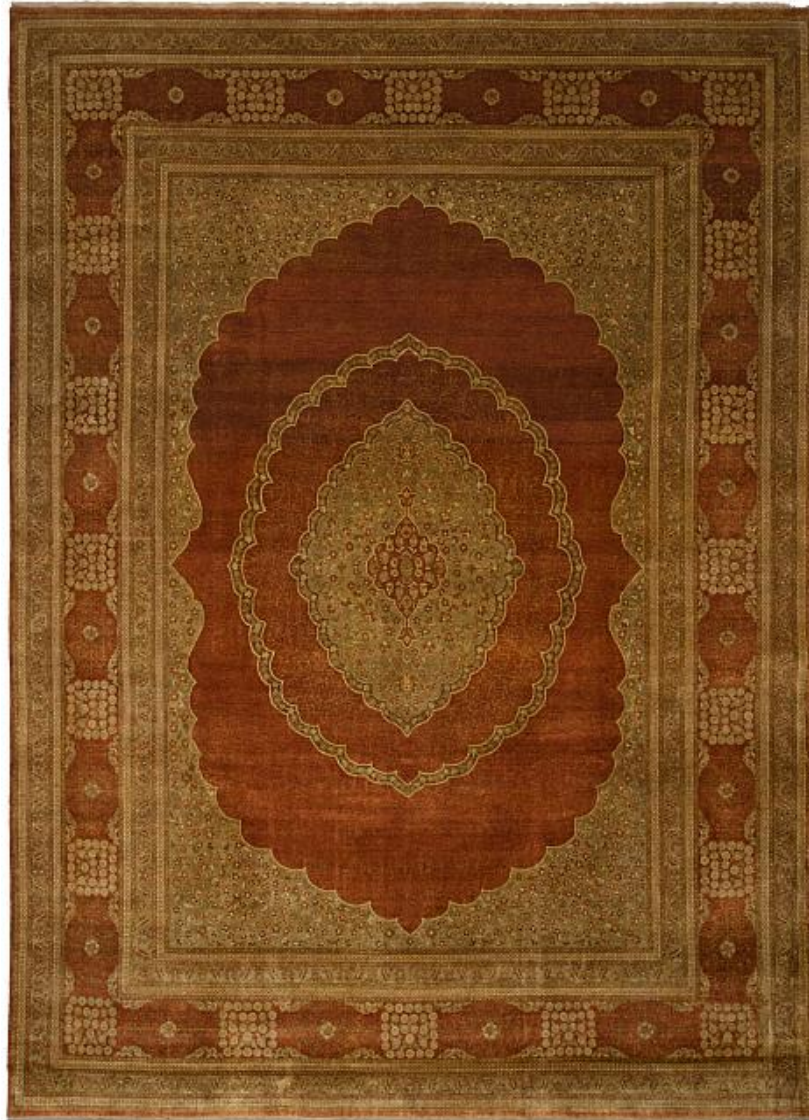

## **Haji Jhalili Collection**

**163 - Rust**

Content: Wool

Quality: Hand Knotted

Country of Origin: India

Sizes Available:

8' X 10', 9' X 12', Made to Custom Specifications,