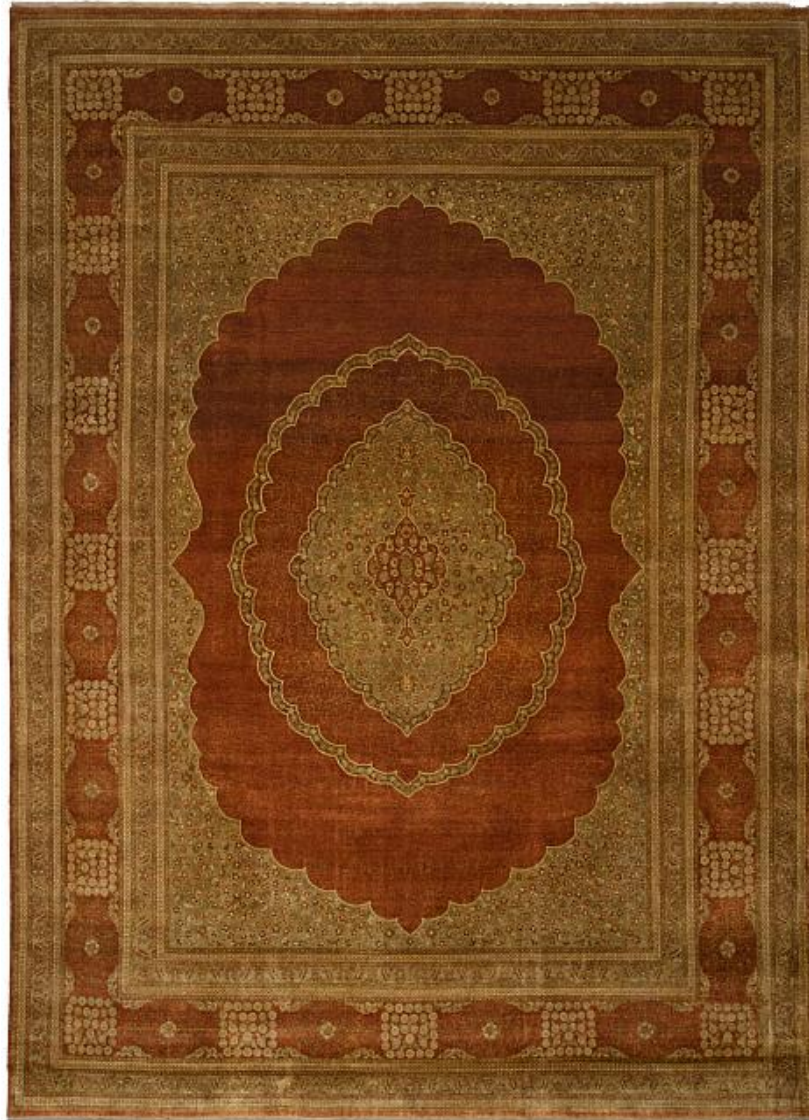

SHALOM BROTHERS

Haji Jhalili Collection

163 - Rust

Content: Wool
Quality: Hand Knotted
Country of Origin: India

Sizes Available:
8' X 10', 9' X 12', Made to Custom Specifications,