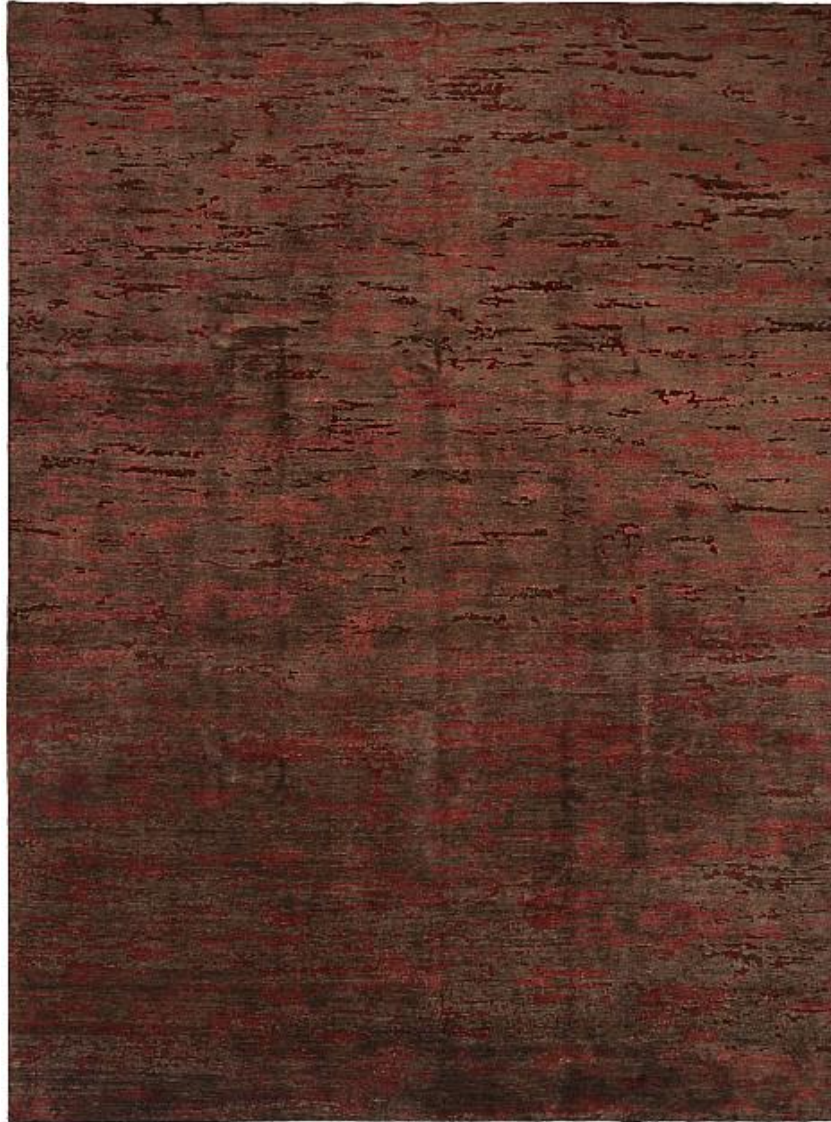

# SHALOM BROTHERS

## Modern Art Collection

**387 - Red**

Content: Wool & Manmade Silk

Quality: Hand Knotted

Country of Origin: India

Sizes Available:

2' X 3', 8' X 10', 9' X 12', 10' X 14', Made to Custom Specifications, Made to Custom - Oversizes,  
Made to Custom - Shapes, Made to Custom - Runners,