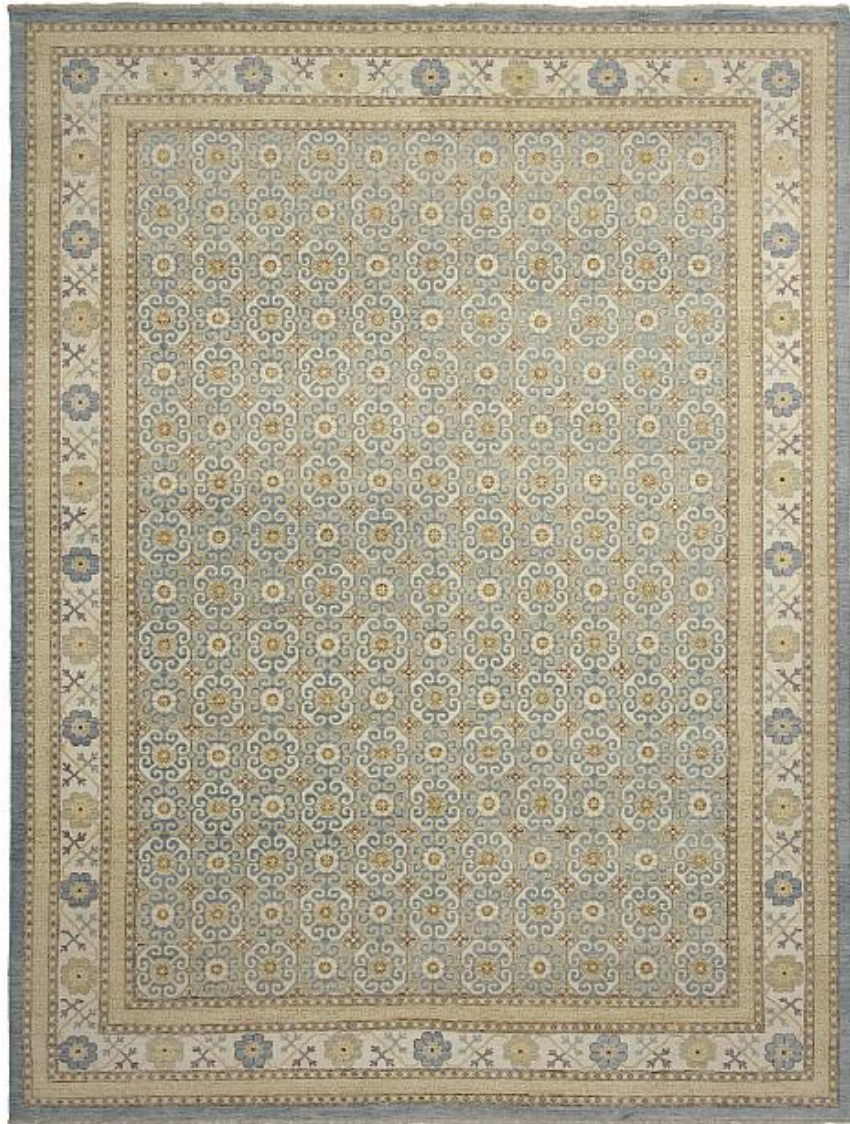

# SHALOM BROTHERS

## **Mesa Collection**

### **Khotan - Lt Blue**

Content: New Zealand Wool

Quality: Hand Knotted

Country of Origin: India

Sizes Available:

2' X 3', 6' X 9', 8' X 10', 9' X 12', 10' X 14', Made to Custom Specifications, Made to Custom - Oversizes, Made to Custom - Shapes, Made to Custom - Runners,