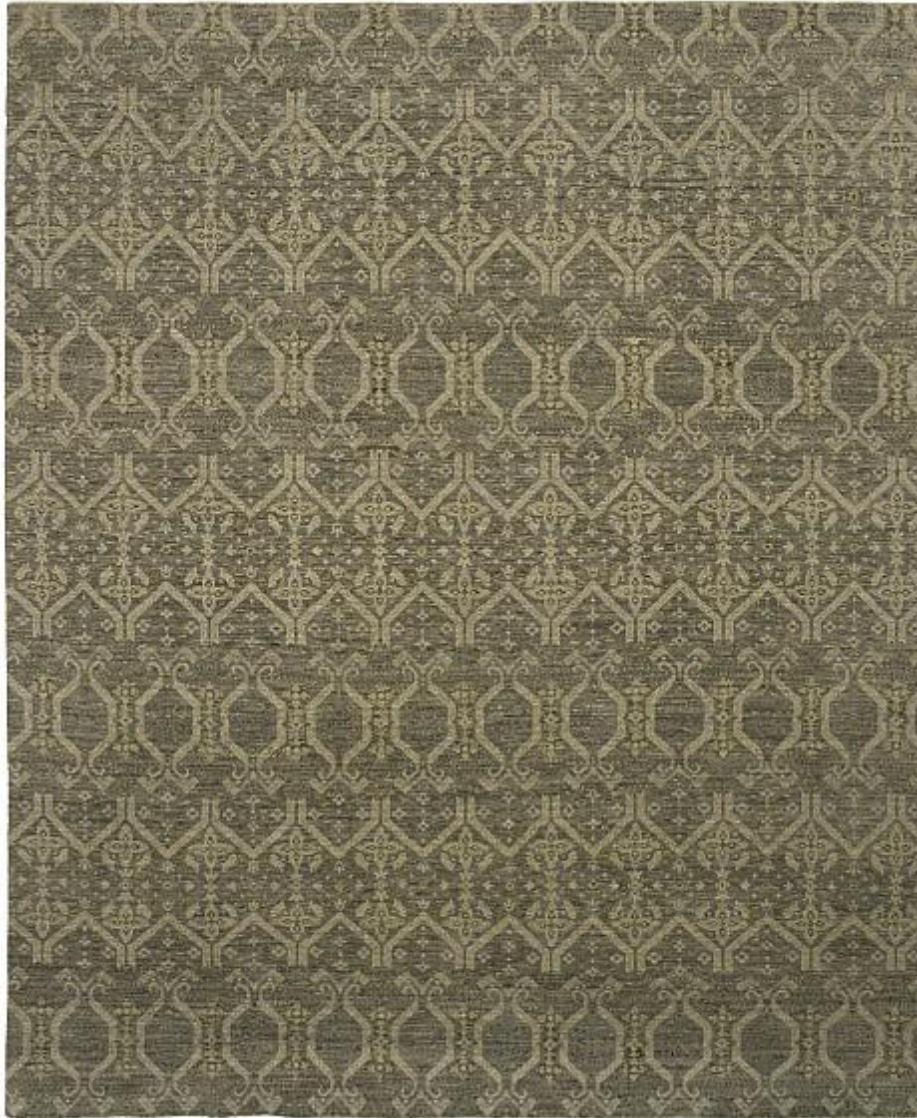

SHALOM BROTHERS

Mesa Collection

M45A - Gray

Content: New Zealand Wool

Quality: Hand Knotted

Country of Origin: India

Sizes Available:

2' X 3', 8' X 10', 9' X 12', 10' X 14', Made to Custom Specifications, Made to Custom - Oversizes,
Made to Custom - Shapes, Made to Custom - Runners,