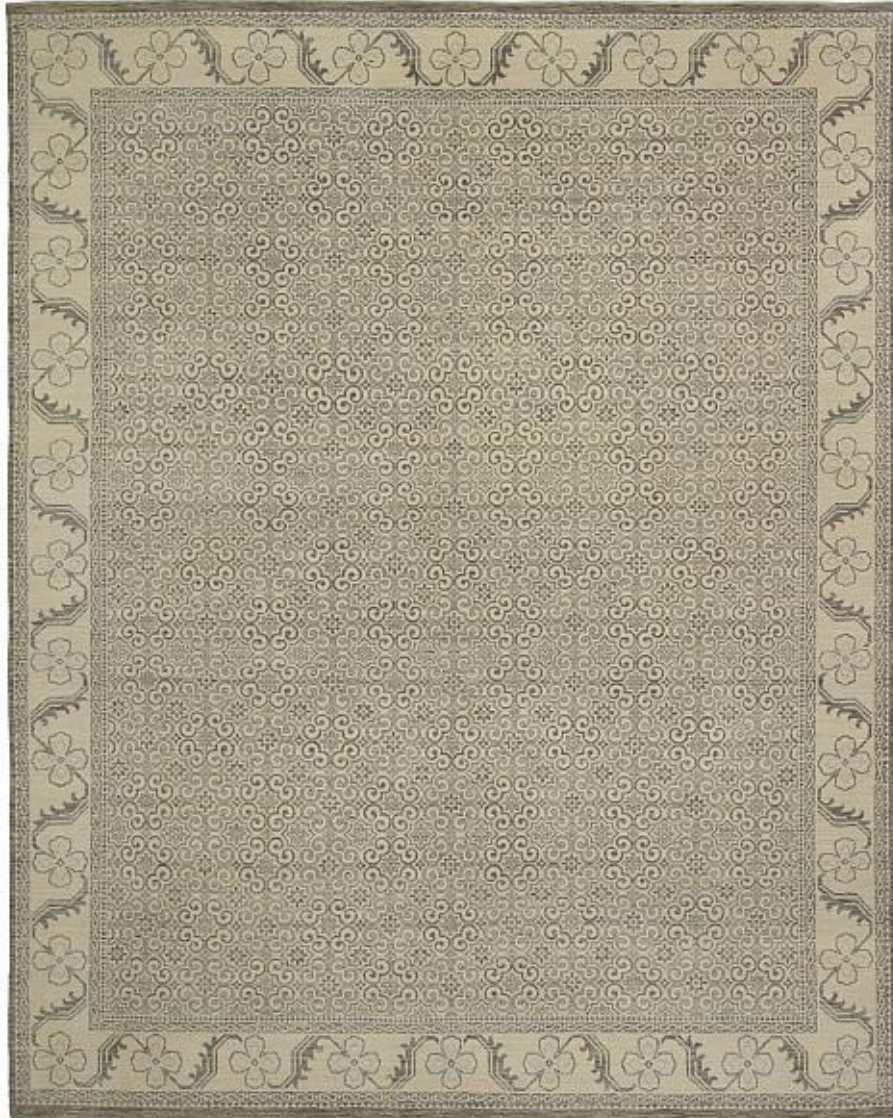

# SHALOM BROTHERS

## Mesa Collection

44A - Gray

Content: New Zealand Wool

Quality: Hand Knotted

Country of Origin: India

Sizes Available:

2' X 3', 8' X 10', 9' X 12', 10' X 14', Made to Custom Specifications, Made to Custom - Oversizes,  
Made to Custom - Shapes, Made to Custom - Runners,