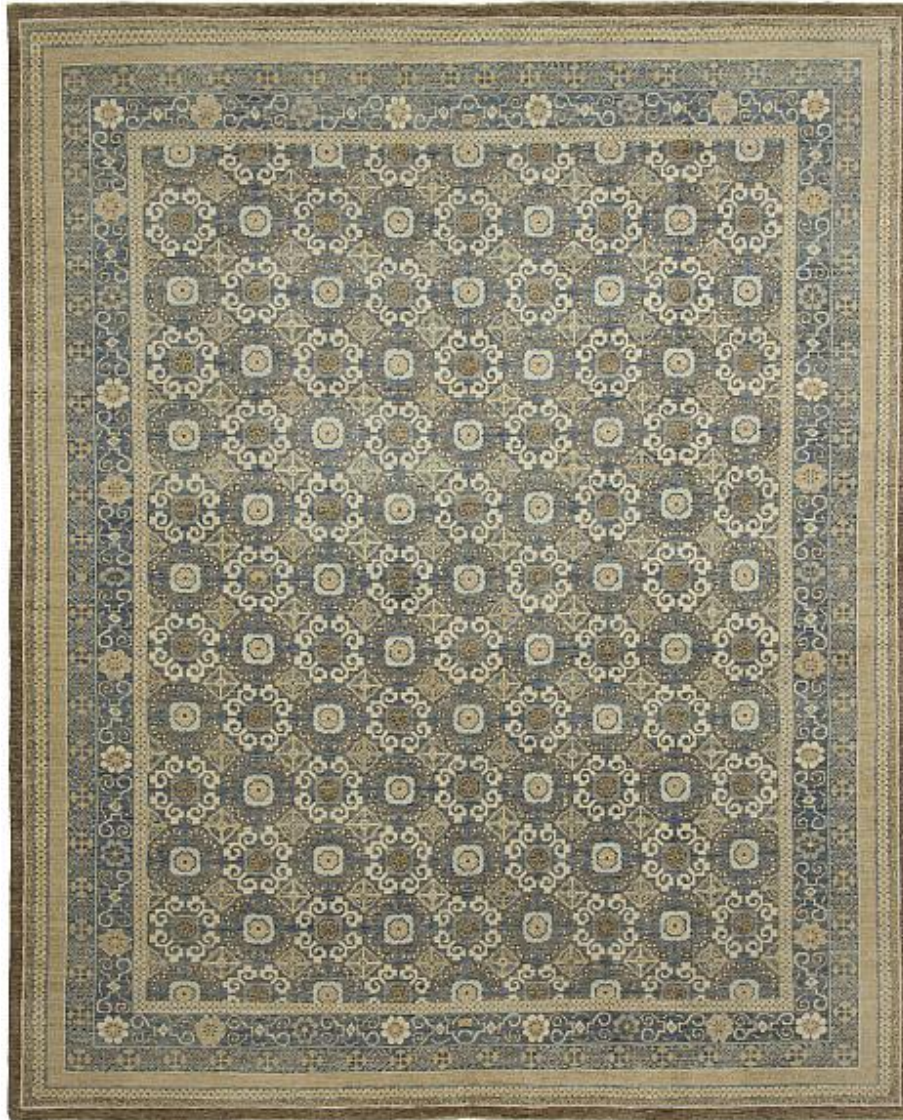

SHALOM BROTHERS

Mesa Collection

27B - Blue

Content: New Zealand Wool

Quality: Hand Knotted

Country of Origin: India

Sizes Available:

2' X 3', 8' X 10', 9' X 12', 10' X 14', Made to Custom Specifications, Made to Custom - Oversizes,
Made to Custom - Shapes, Made to Custom - Runners,