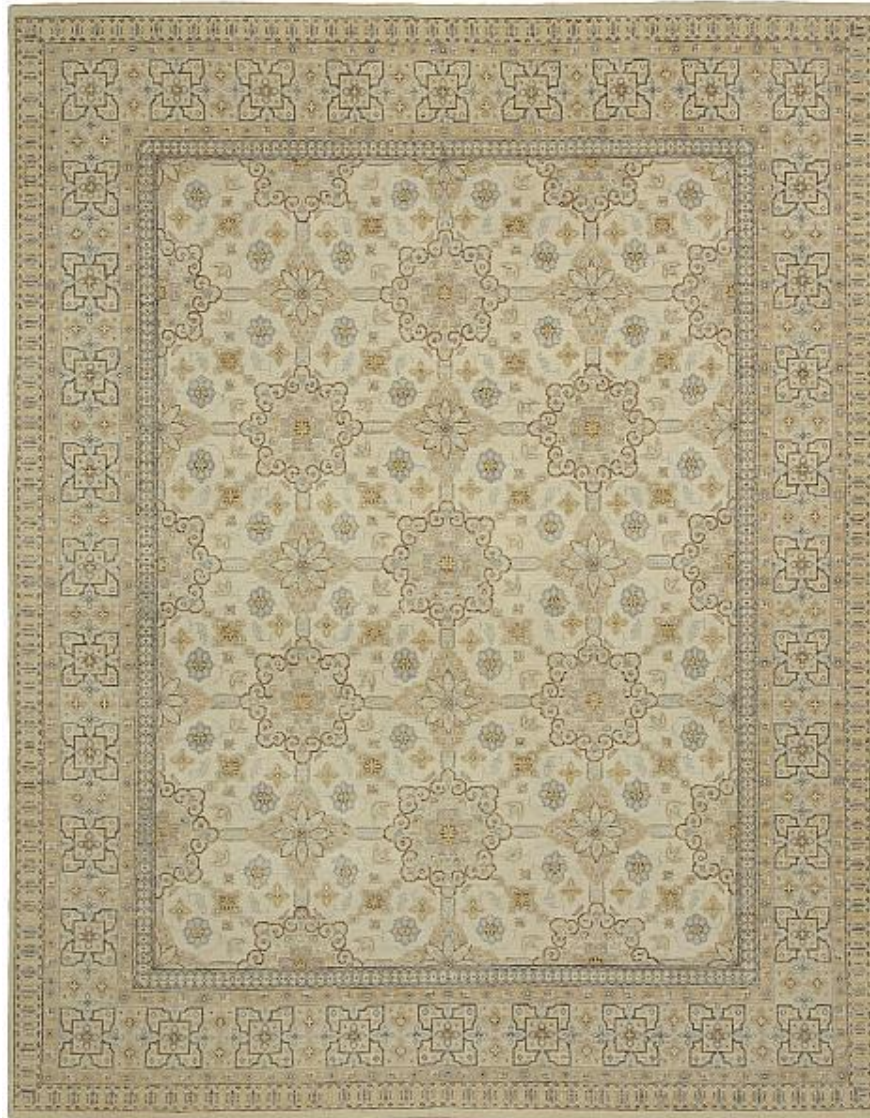

# SHALOM BROTHERS

## Mesa Collection

14 - Ivory

Content: New Zealand Wool

Quality: Hand Knotted

Country of Origin: India

Sizes Available:

2' X 3', 8' X 10', 9' X 12', 10' X 14', Made to Custom Specifications, Made to Custom - Oversizes,  
Made to Custom - Shapes, Made to Custom - Runners,