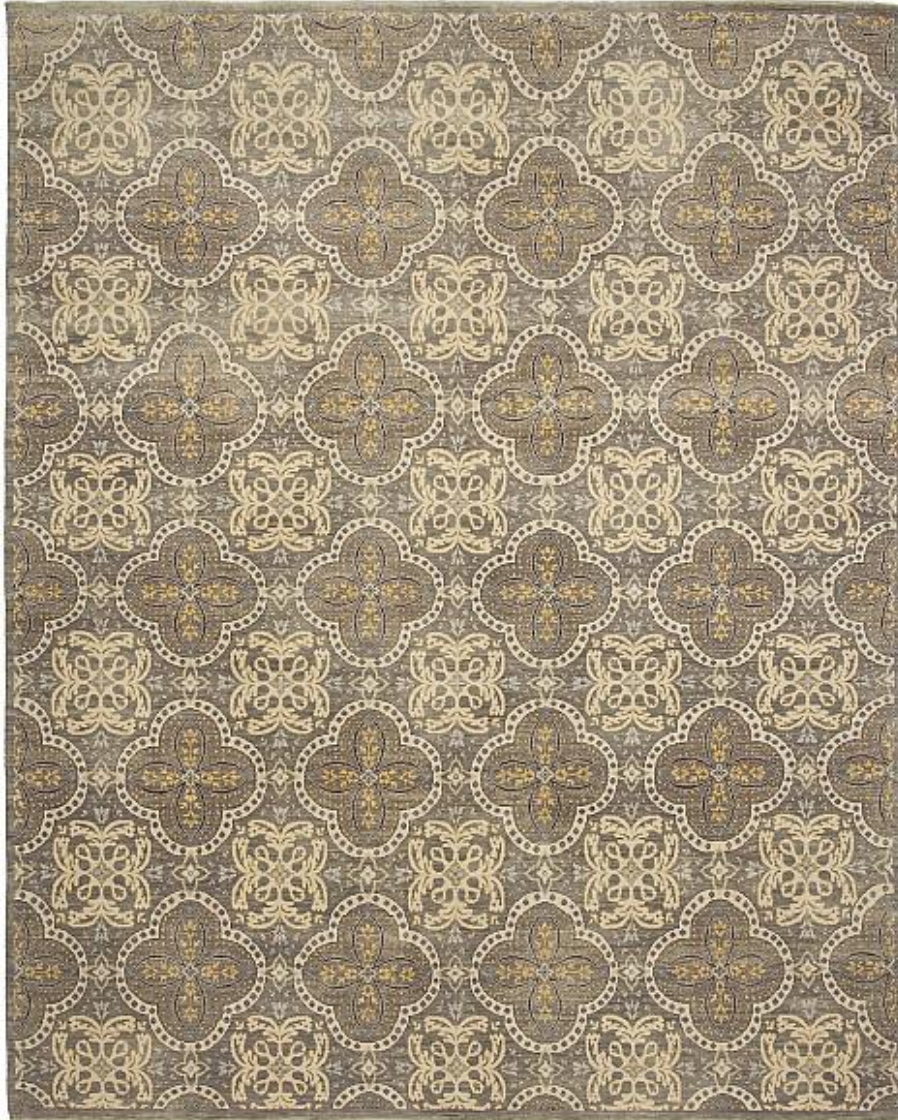

# SHALOM BROTHERS

## Mesa Collection

1A - Gray

Content: New Zealand Wool

Quality: Hand Knotted

Country of Origin: India

Sizes Available:

2' X 3', 8' X 10', 9' X 12', 10' X 14', Made to Custom Specifications, Made to Custom - Oversizes,  
Made to Custom - Shapes, Made to Custom - Runners,