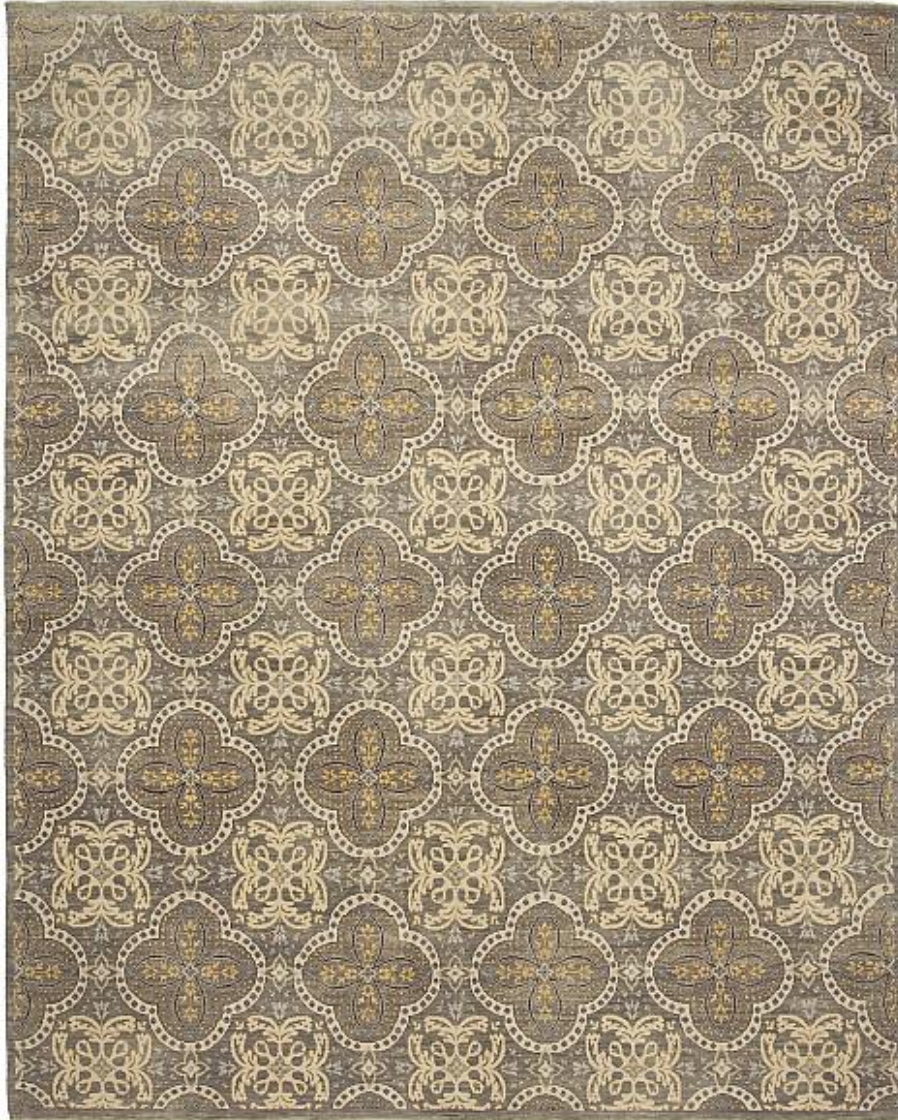

SHALOM BROTHERS

Mesa Collection

1A - Gray

Content: New Zealand Wool

Quality: Hand Knotted

Country of Origin: India

Sizes Available:

2' X 3', 8' X 10', 9' X 12', 10' X 14', Made to Custom Specifications, Made to Custom - Oversizes,
Made to Custom - Shapes, Made to Custom - Runners,