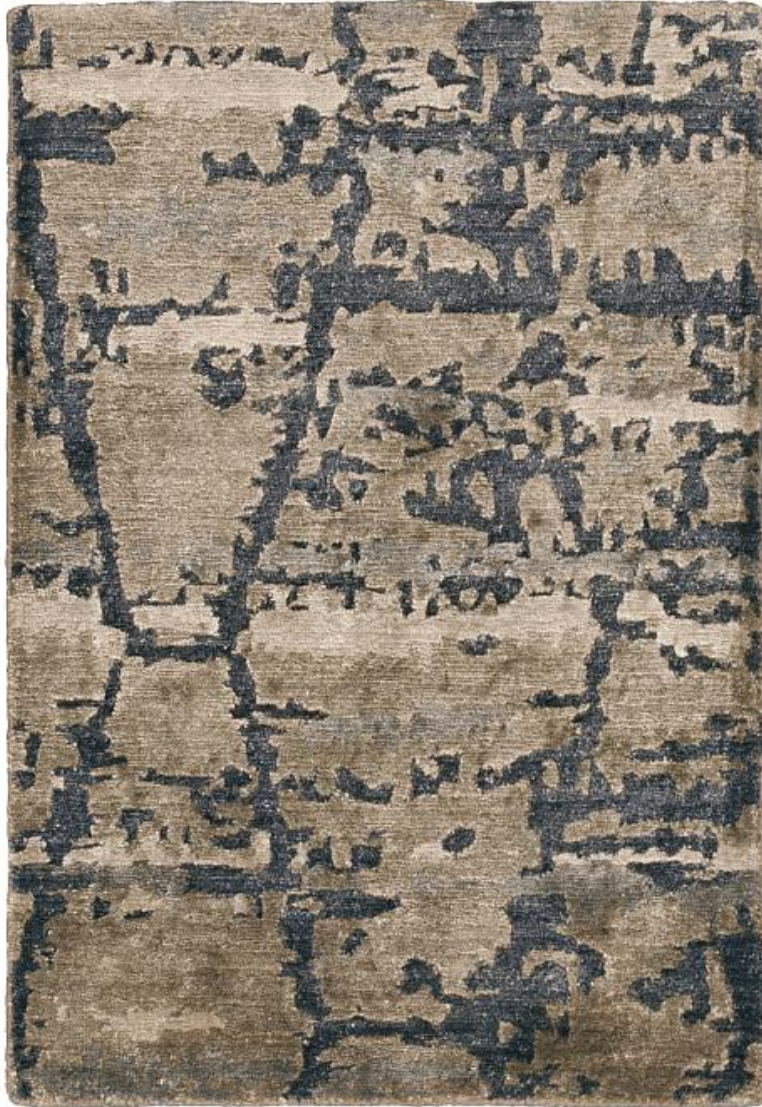

# SHALOM BROTHERS

## La Vista Collection

L-26D - Gray

Content: Wool & Manmade Silk

Quality: Hand Knotted

Country of Origin: India

Sizes Available:

2' X 3' - sample swatch, Made To Custom Only, Made to Custom Specifications, Made to Custom - Oversizes, Made to Custom - Shapes, Made to Custom - Runners, Short Lead Time,