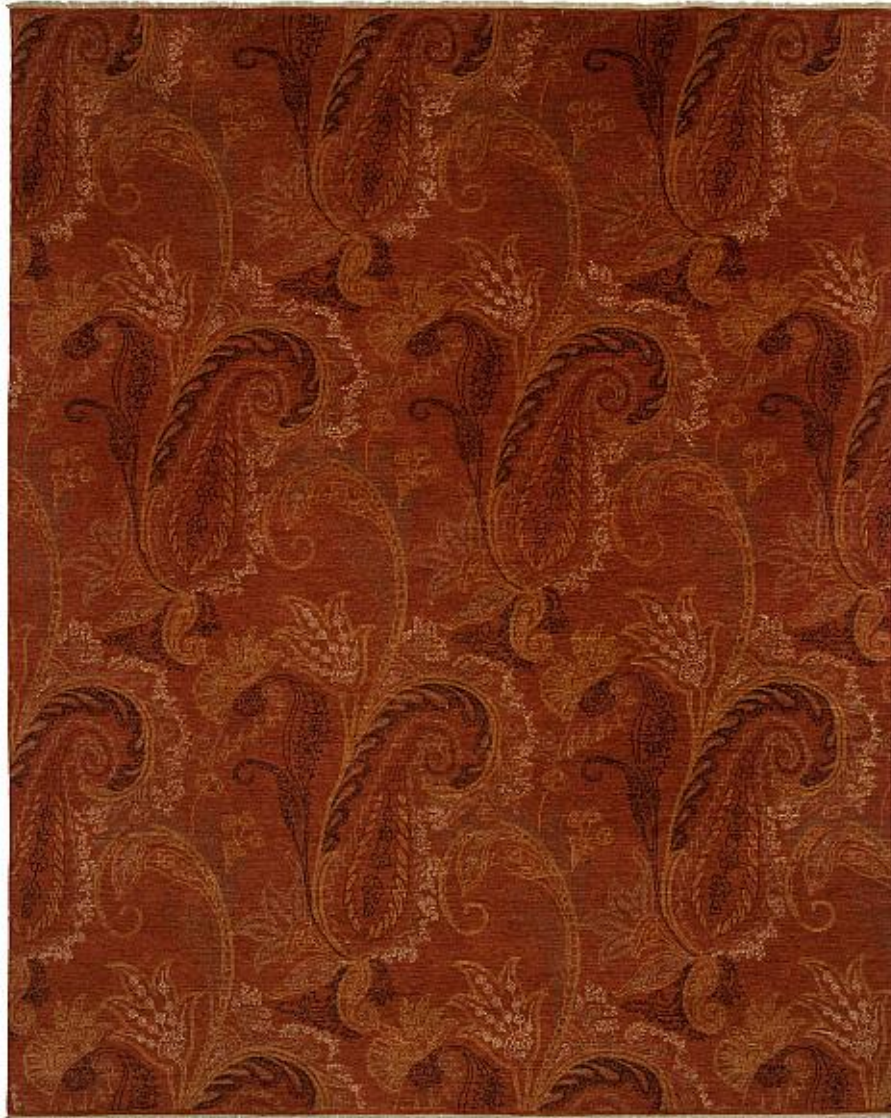

## **Chambord Collection**

**VJ-1E**

Content: New Zealand Wool

Quality: Hand Knotted

Country of Origin: India

Sizes Available:

2' X 3', 6' X 9', 8' X 10', 9' X 12', 10' X 14', Made to Custom Specifications, Made to Custom - Oversizes, Made to Custom - Shapes, Made to Custom - Runners,