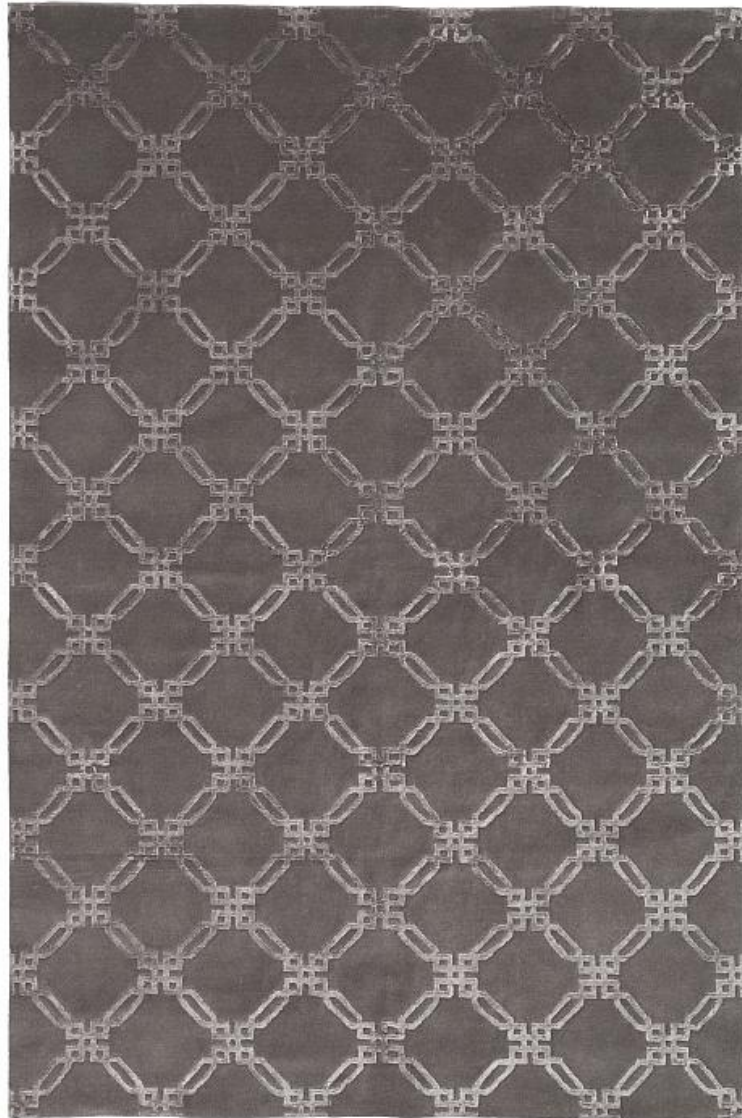

SHALOM BROTHERS

Broadway Collection

B-293C

Content: Wool
Quality: Hand Knotted
Country of Origin: India

Sizes Available:

2' X 3', 4' X 6', 6' X 9', 8' X 10', 9' X 12', 10' X 14', Made to Custom Specifications, Made to Custom
- Oversizes, Made to Custom - Shapes, Made to Custom - Runners, Short Lead Time,