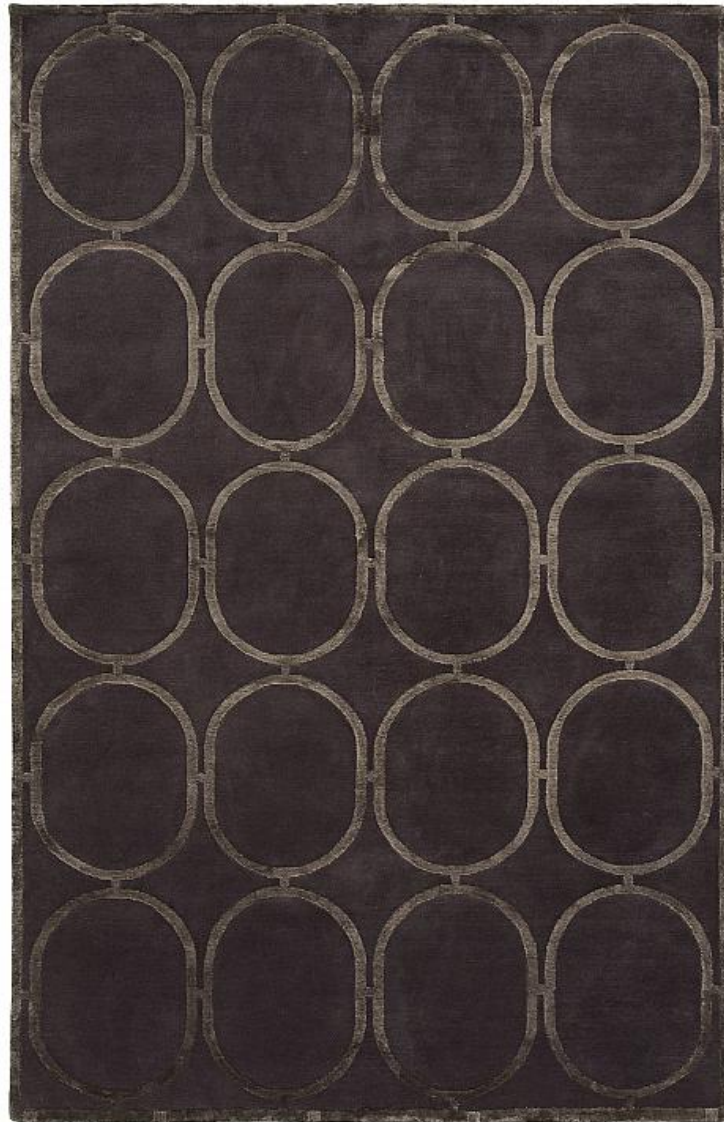

SHALOM BROTHERS

Broadway Collection

B-11 - Steel Gray

Content: Wool
Quality: Hand Knotted
Country of Origin: India

Sizes Available:

2' X 3', 4' X 6', 6' X 9', 8' X 10', 9' X 12', 10' X 14', Made to Custom Specifications, Made to Custom - Oversizes, Made to Custom - Shapes, Made to Custom - Runners, Short Lead Time,