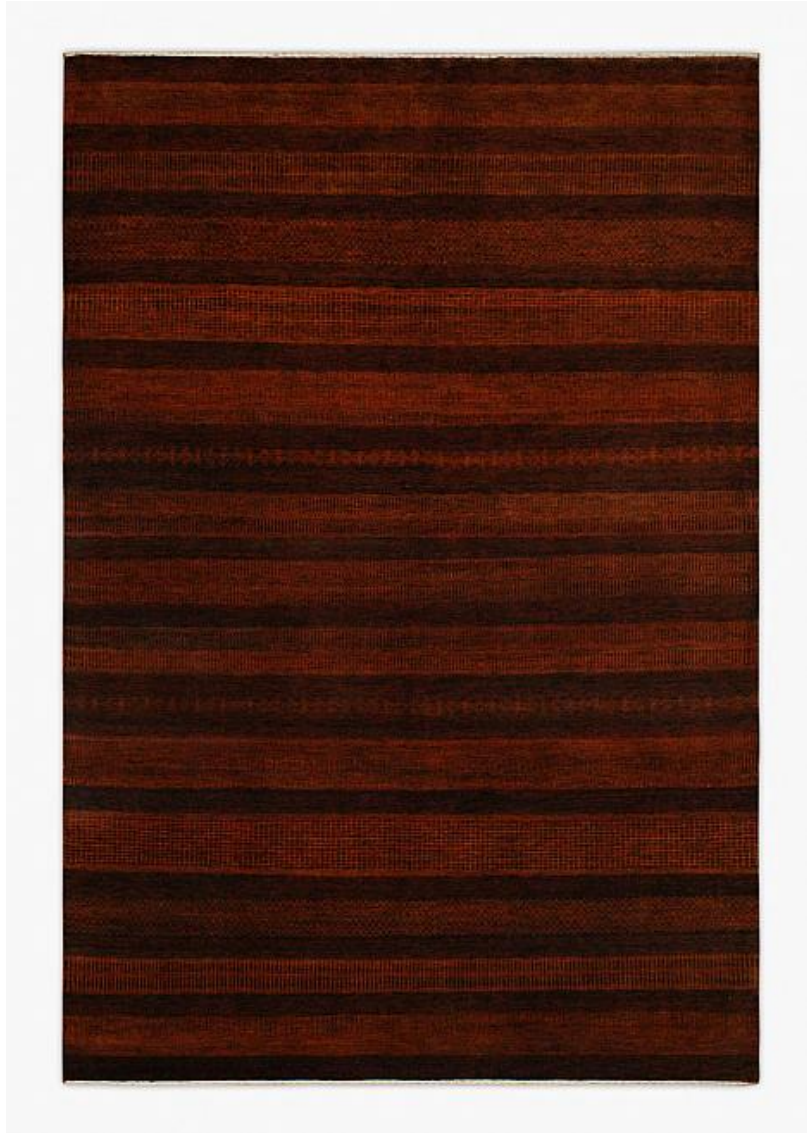

# SHALOM BROTHERS

## **Sahara Collection**

### **4005 - Copper**

Content: New Zealand Wool

Quality: Hand Knotted

Country of Origin: India

Sizes Available:

2' X 3' - sample swatch, Made to Custom Specifications, Made to Custom - Oversizes, Made to Custom - Shapes, Made to Custom - Runners,