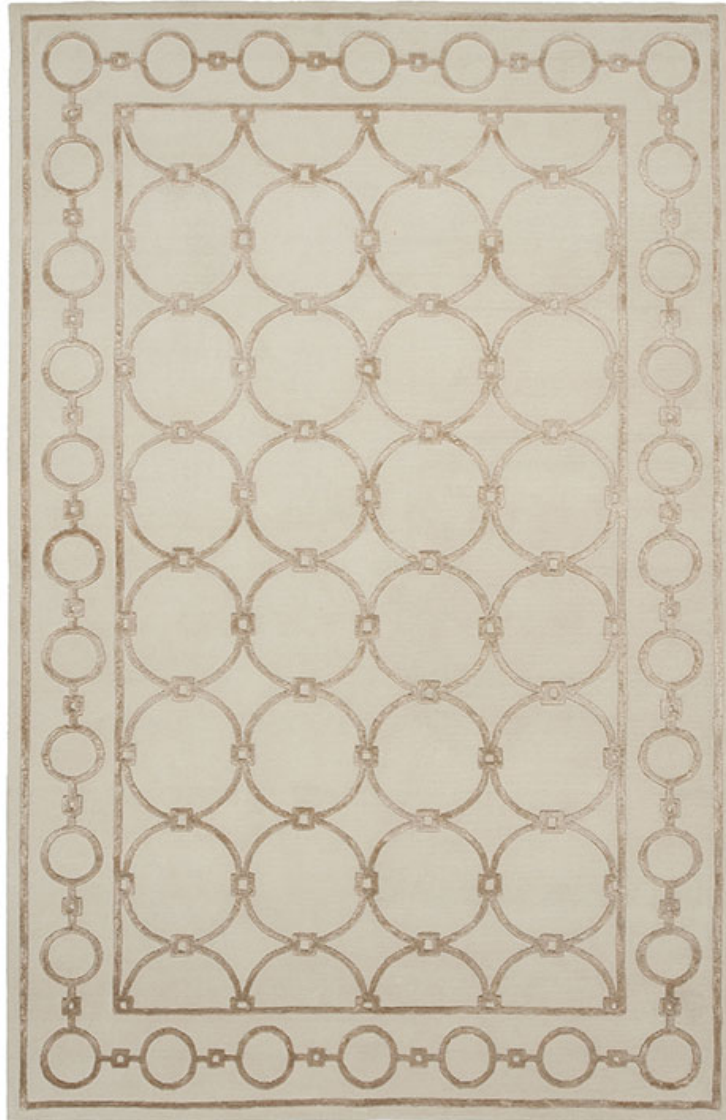

SHALOM BROTHERS

Broadway Collection

B-4A

Content: Wool
Quality: Hand Knotted
Country of Origin: India

Sizes Available:

2' X 3', 4' X 6', 6' X 9', 8' X 10', 9' X 12', 10' X 14', Made to Custom Specifications, Made to Custom - Oversizes, Made to Custom - Shapes, Made to Custom - Runners, Short Lead Time,