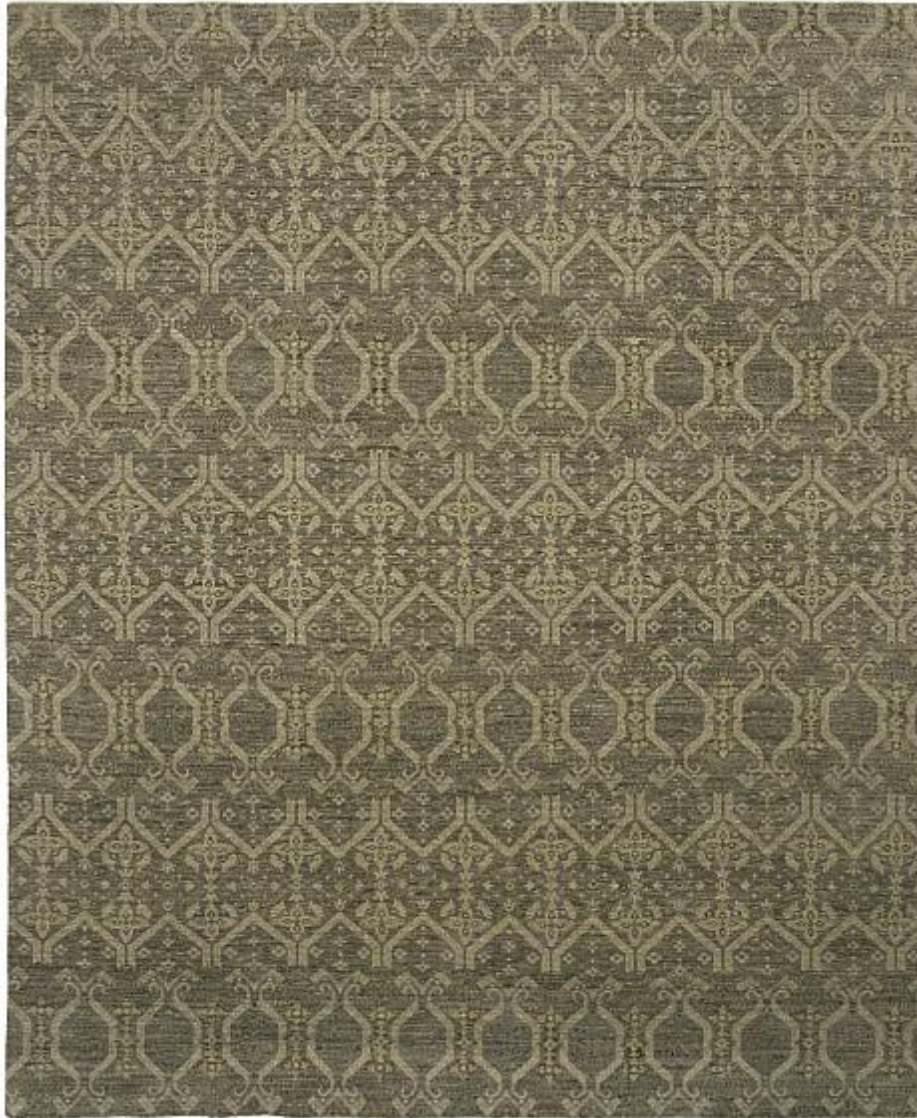

# SHALOM BROTHERS

## **Mesa Collection**

### **M45A - Gray**

Content: New Zealand Wool

Quality: Hand Knotted

Country of Origin: India

Sizes Available:

2' X 3', 8' X 10', 9' X 12', 10' X 14', Made to Custom Specifications, Made to Custom - Oversizes,  
Made to Custom - Shapes, Made to Custom - Runners,